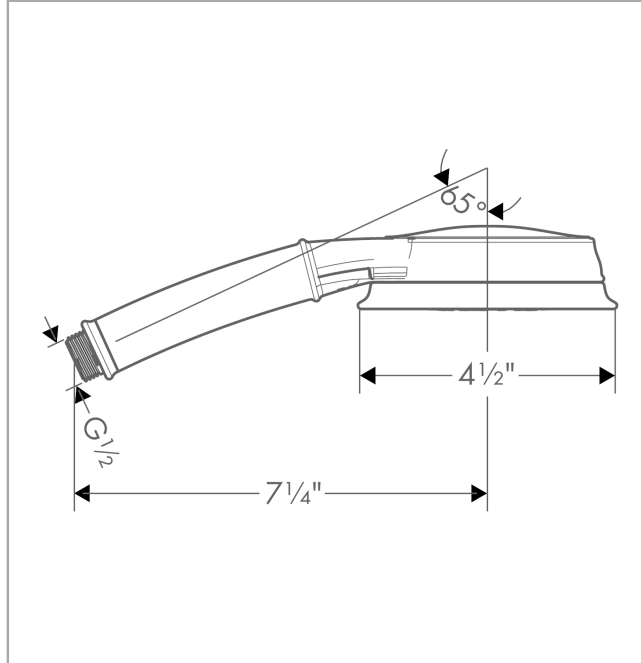

Croma 100 Classic Handshower 3-Jet, 1.8 GPM

Finishes : **brushed nickel** Part no. : **04753820**

Description

Features

- 75 no-clog spray channels
- Spray modes: Full, Pulsating Massage, Intense Turbo
- Flow: 1.8 GPM (6.8 L/Min)

Item details

List Price \$ 149.00

Technology

Compliance

Product image

Scale drawing

Croma 100 Classic
Handshower 3-Jet, 1.8 GPM

Finishes : **brushed nickel** Part no. : **04753820**

Exploded drawing

Year of production: >01/18